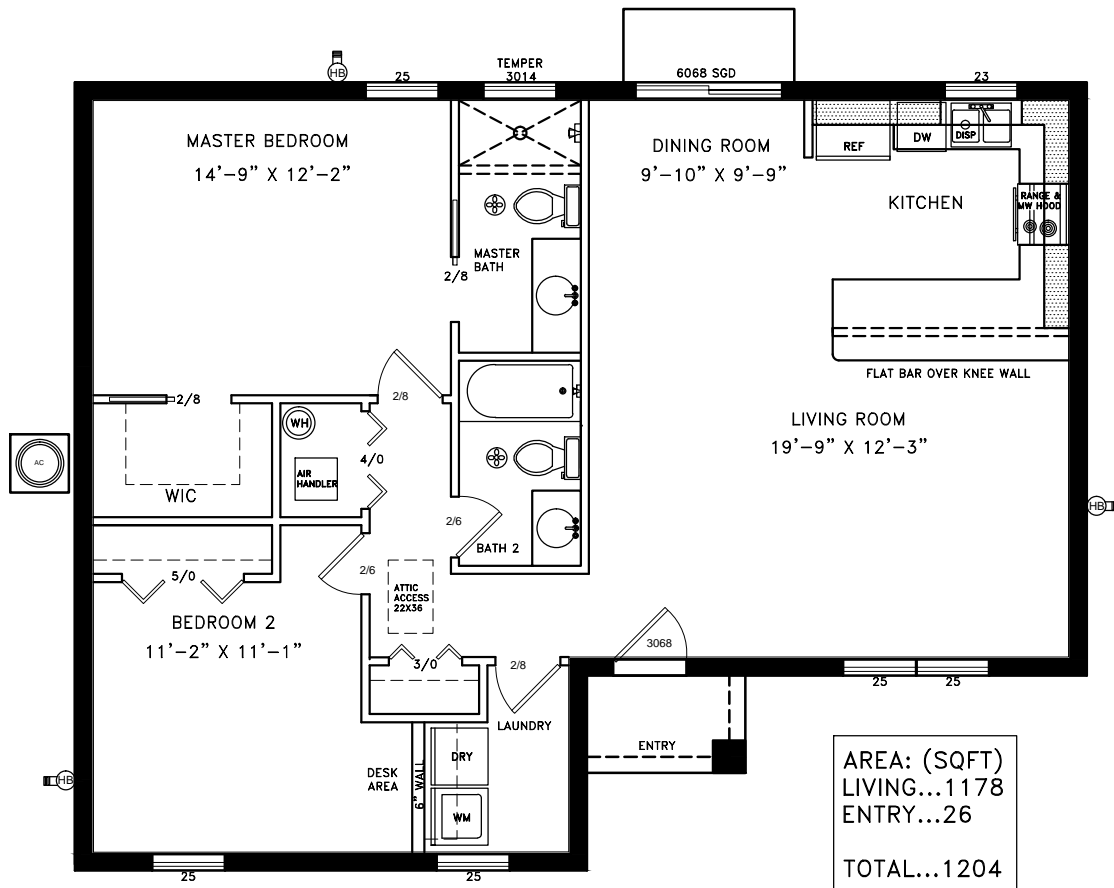

THE AUBURNDALE (41'-6"W X 32'-4"D)

© COPYRIGHT TRINITY DRAFTING LLC

THE AUBURNDALE (41'-6"W X 32'-4"D)

© COPYRIGHT TRINITY DRAFTING LLC